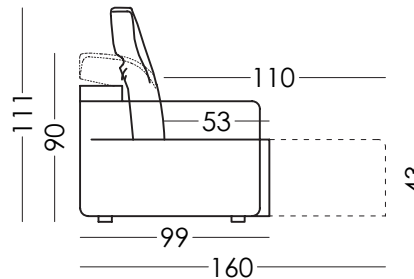

PARADIS

TECHNICAL DETAILS | RV001 | EN

fama

Measures

Width:	90-110cm
Height:	90-110cm
Depth:	99-160cm
Seat height:	43cm
Arm height:	57-67cm
Back height:	47-57cm
Depth open:	160cm

Technical information

Frame:	Frame of pine wood and MDF
Seat suspension:	N.E.A + Springs
Back suspension:	-
Seat firmness:	Medium Foam (white)
Seat foam:	Fibre + Polyurethane 35kg
Back cushions:	Polyurethane 20kg + Fibersilk 100%
Loose cushions:	Fibersilk 100%
Removable cover:	Back and scatters